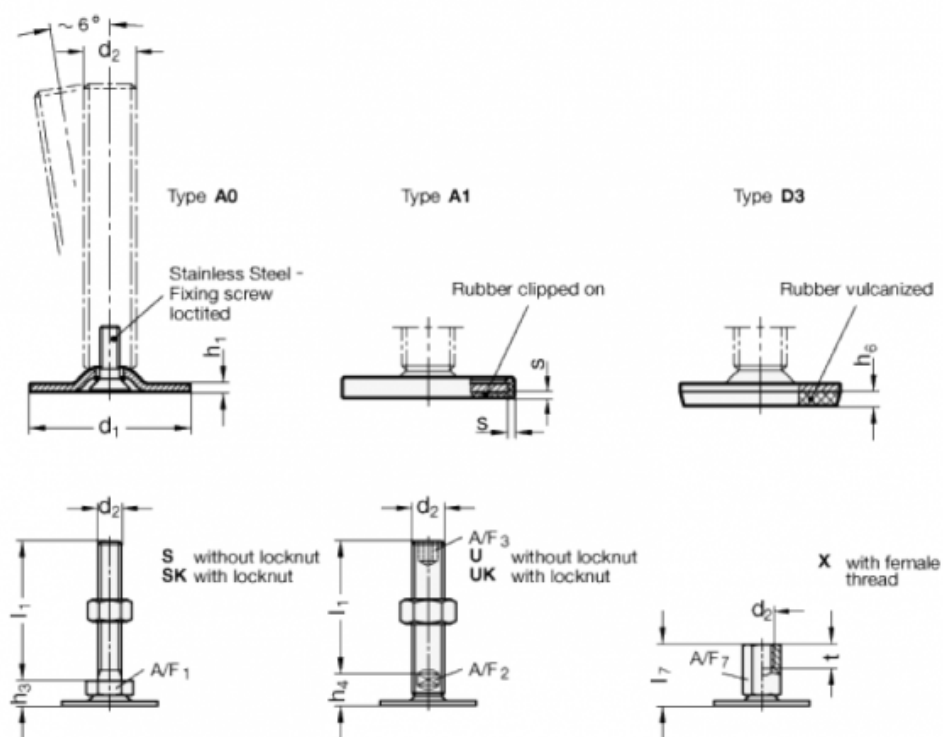

Article number: 204080M20100A0U

Description: E+G levelling foot
GN 40-80-M20-100-A0-U

Note: U Without nut, Hexagon socket at the top, Wrench flat at the bottom

Measures

A/F2 = 15
A/F3 = 10
d1 = 80
d2 = M20
h1 = 3
h4 = 18
h6 =
l1 = 100